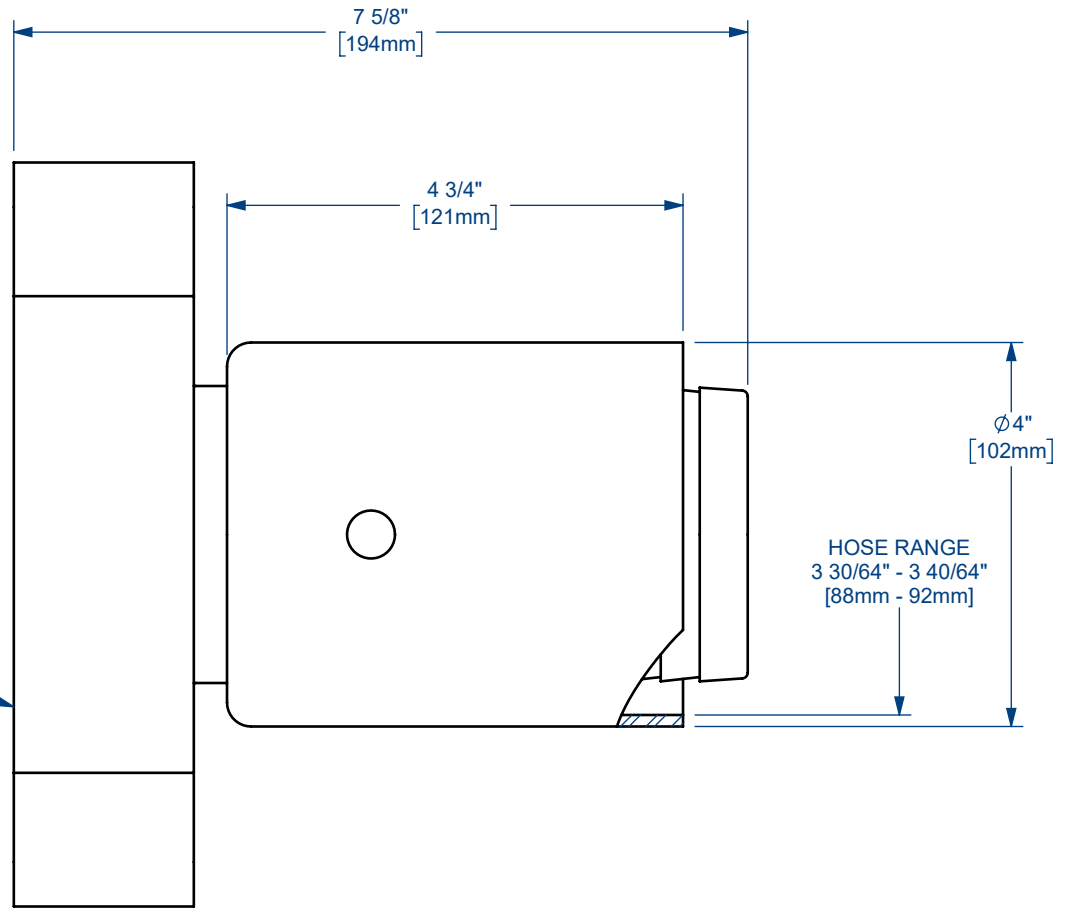

4" FEMALE
NPSM THREAD

The Right Connection™

dixonvalve.com

PROPRIETARY AND CONFIDENTIAL

This drawing is owned by Dixon Valve & Coupling Co. and shall be returned upon demand. It is loaned on condition that it shall not be copied or reproduced or submitted to others without the owners consent. In accepting it subject to this condition the recipient further agrees that this drawing or any design detail or concept disclosed herein shall not be used in any way detrimental to or in competition with the owner. If the recipient does not agree to the terms of this agreement they shall return this drawing immediately. The information contained in this drawing is subject to change without notice.

DO NOT SCALE THIS DRAWING

DIXON  **U.S.A.**

THE RIGHT CONNECTION™

TITLE: 3" BOSS™ GROUND JOINT HOLEDALL® FITTING WITHOUT SPUD

MATERIAL: PLATED IRON / STEEL

PART NUMBER: **GB36-P1**