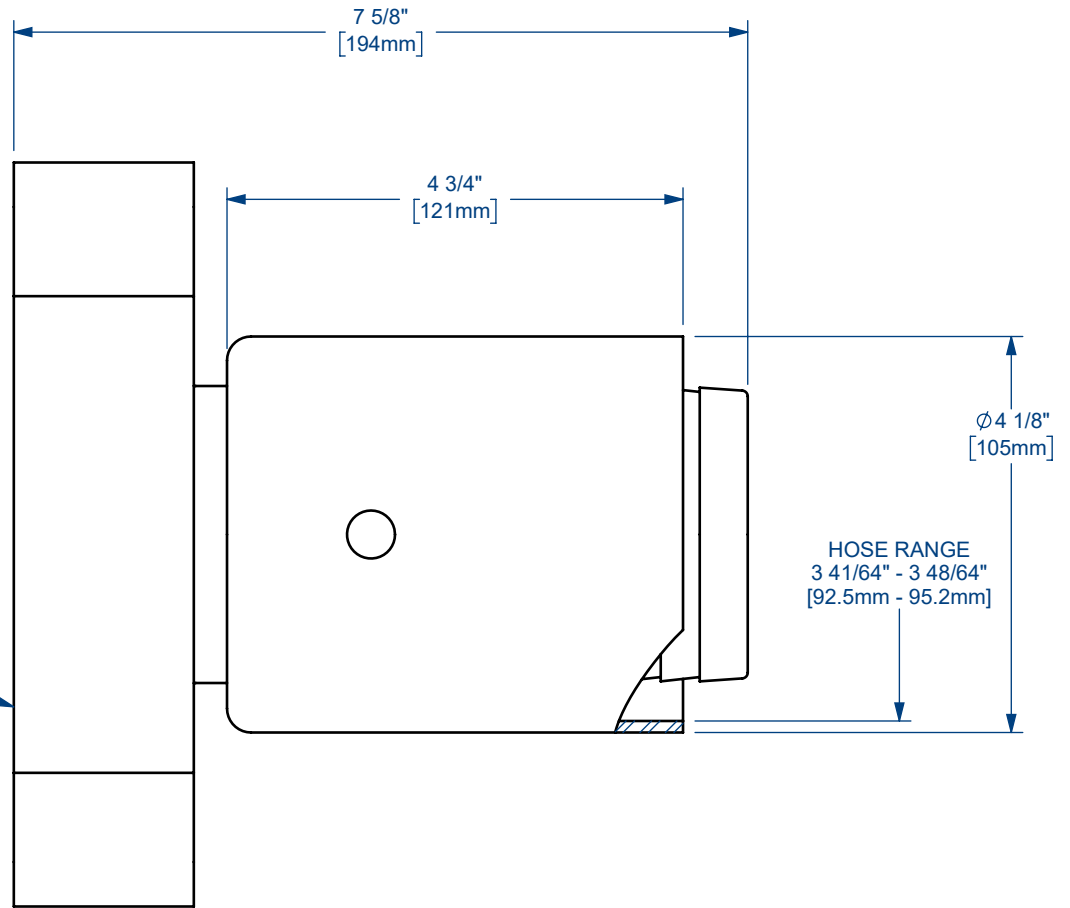

4" FEMALE
NPSM THREAD

The Right Connection™

dixonvalve.com

PROPRIETARY AND CONFIDENTIAL

This drawing is owned by Dixon Valve & Coupling Co. and shall be returned upon demand. It is loaned on condition that it shall not be copied or reproduced or submitted to others without the owners consent. In accepting it subject to this condition the recipient further agrees that this drawing or any design detail or concept disclosed herein shall not be used in any way detrimental to or in competition with the owner. If the recipient does not agree to the terms of this agreement they shall return this drawing immediately. The information contained in this drawing is subject to change without notice.

DO NOT SCALE THIS DRAWING

DIXON  **U.S.A.**

THE RIGHT CONNECTION™

TITLE: 3" BOSS™ GROUND JOINT HOLEDALL® FITTING WITHOUT SPUD

MATERIAL: PLATED IRON / STEEL

PART NUMBER: **GB36-P2**